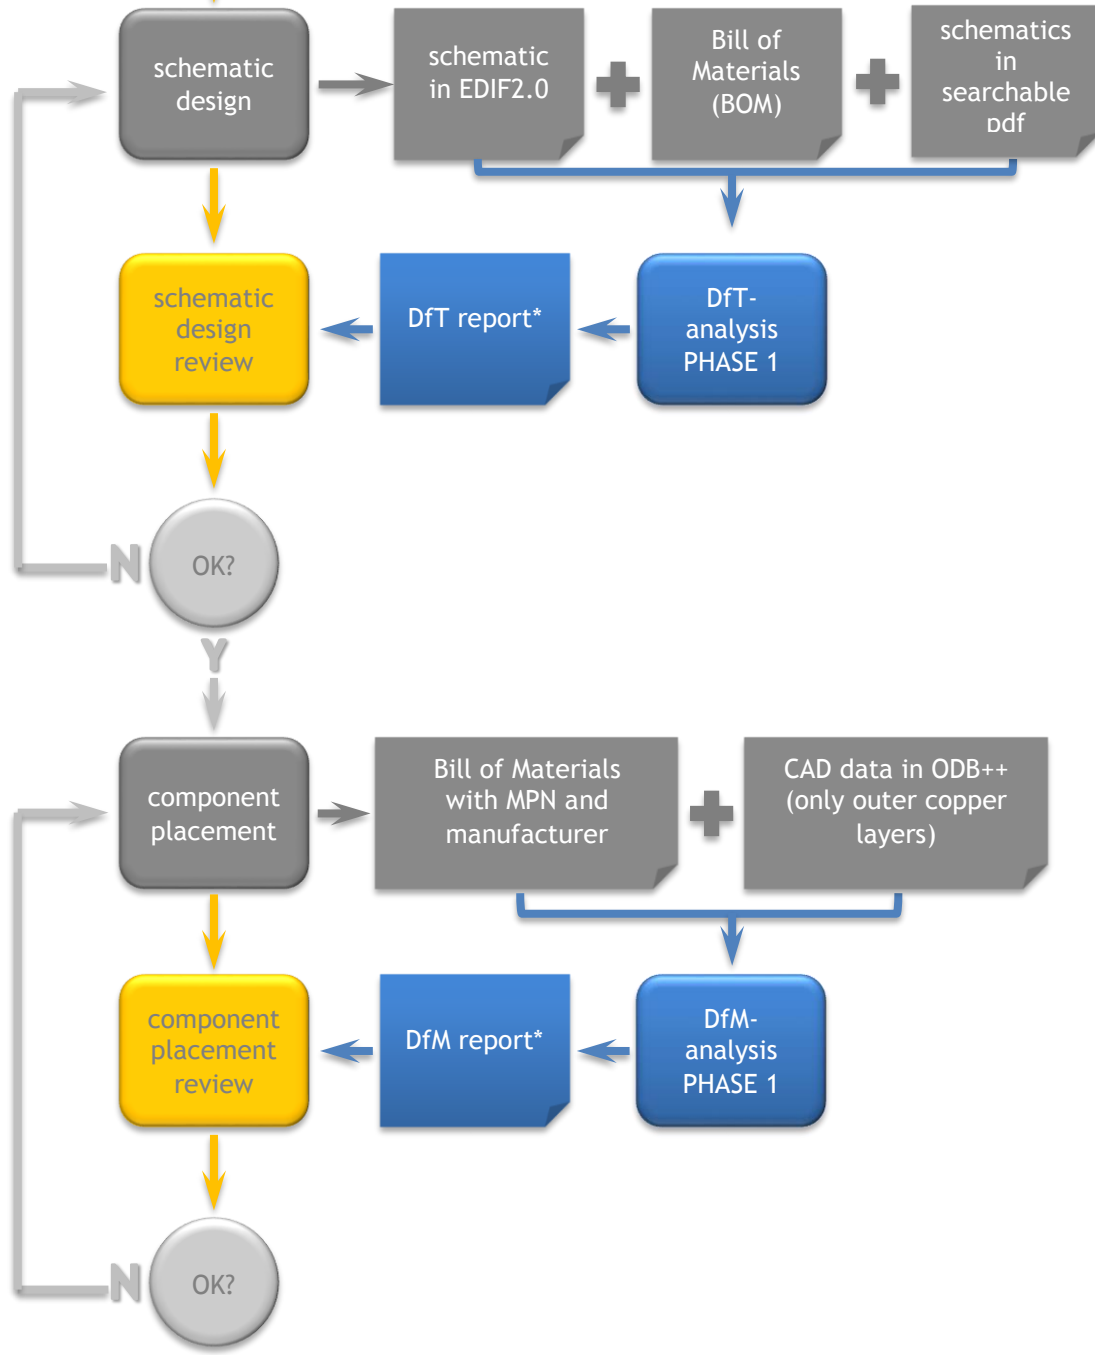

phase 0

phase 1

phase 2

\* if planned in advance, tbp will deliver DfX reports - regarding only one design - within 72 hours delivery time