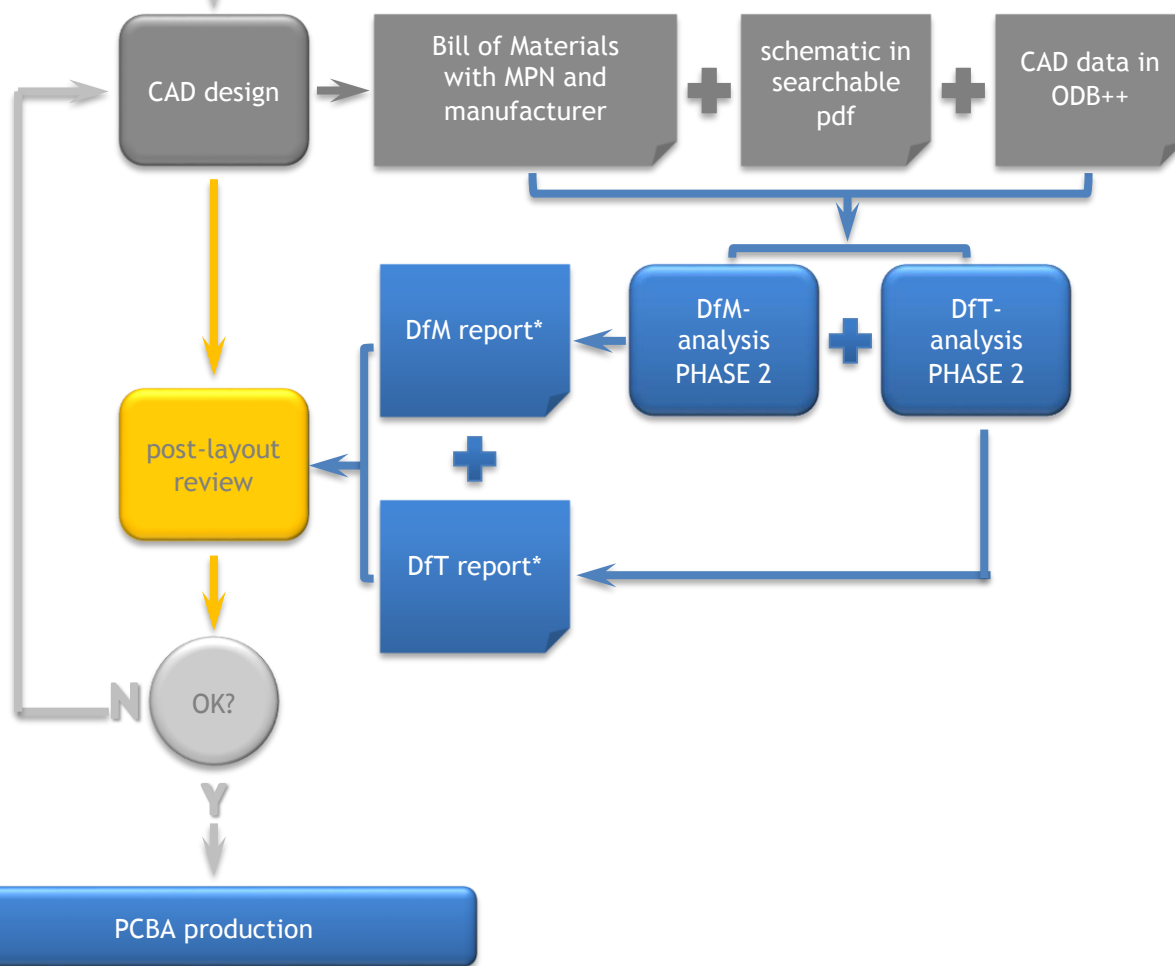

phase 0

phase 1

phase 2

\* if planned in advance, tbp will deliver DfX reports - regarding only one design - within 72 hours delivery time