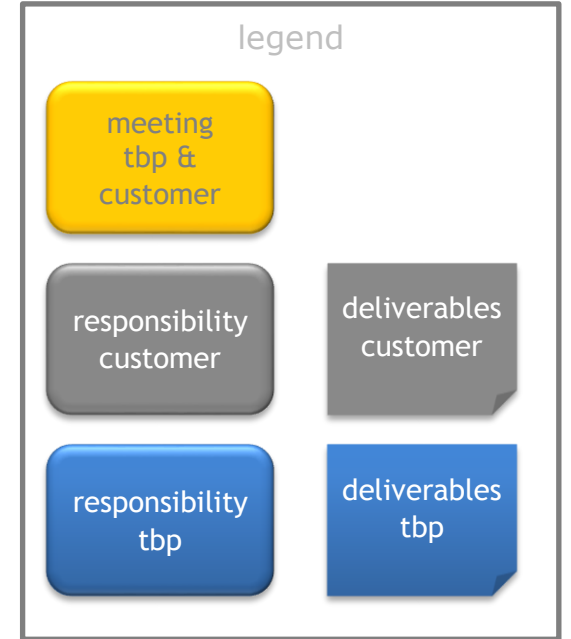

phase 0

phase 1

phase 2

\* if planned in advance, tbp will deliver DfX reports - regarding only one design - within 72 hours delivery time