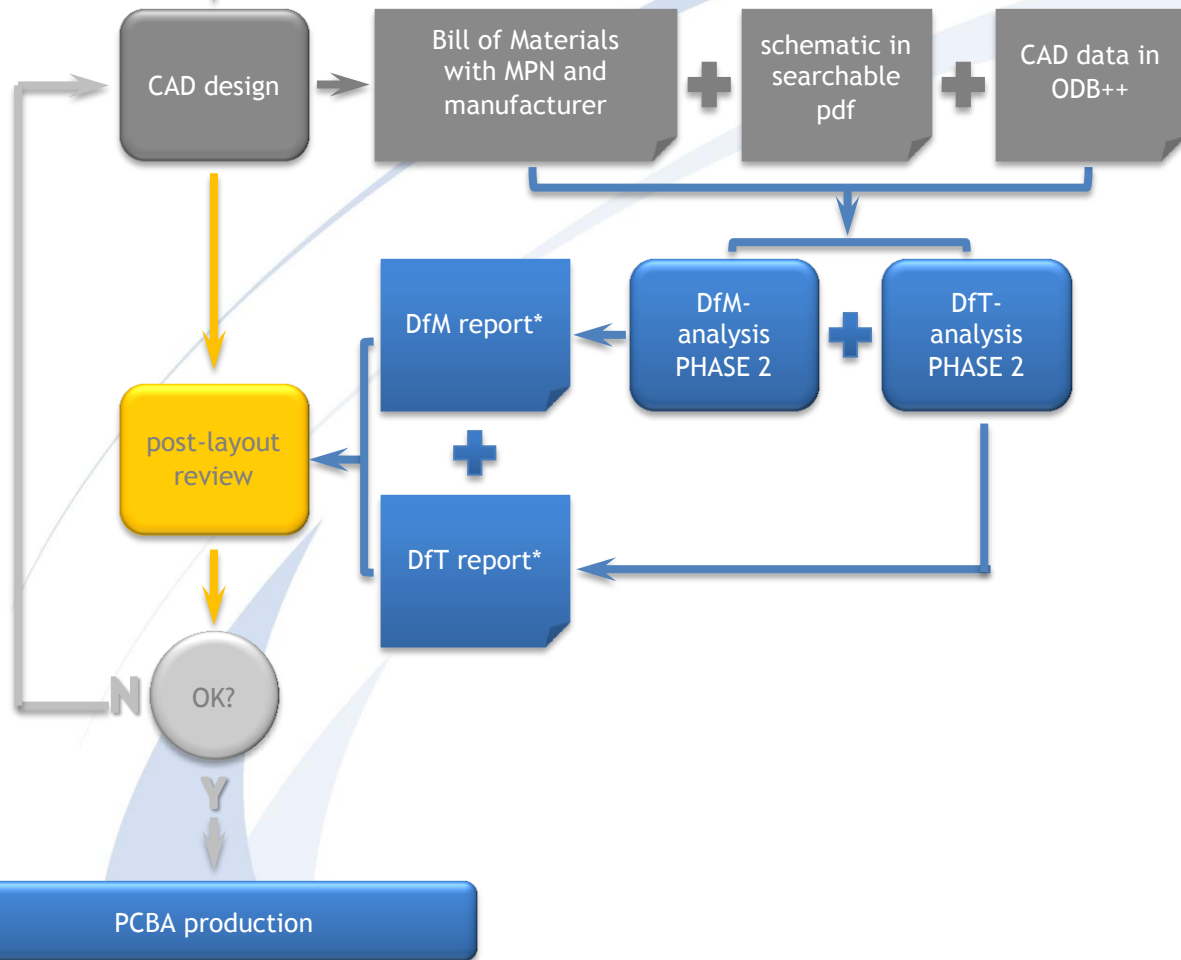

phase 0

phase 1

phase 2

* if planned in advance, tbp will deliver DfX reports - regarding only one design - within 72 hours delivery time