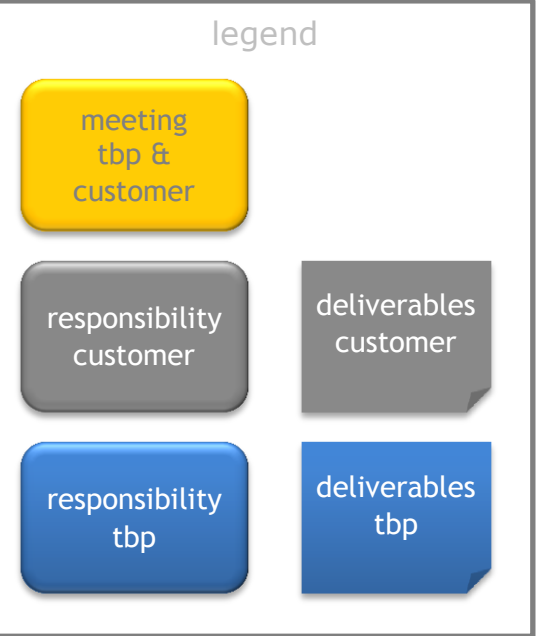

phase 0

phase 1

phase 2

* if planned in advance, tbp will deliver DfX reports - regarding only one design - within 72 hours delivery time