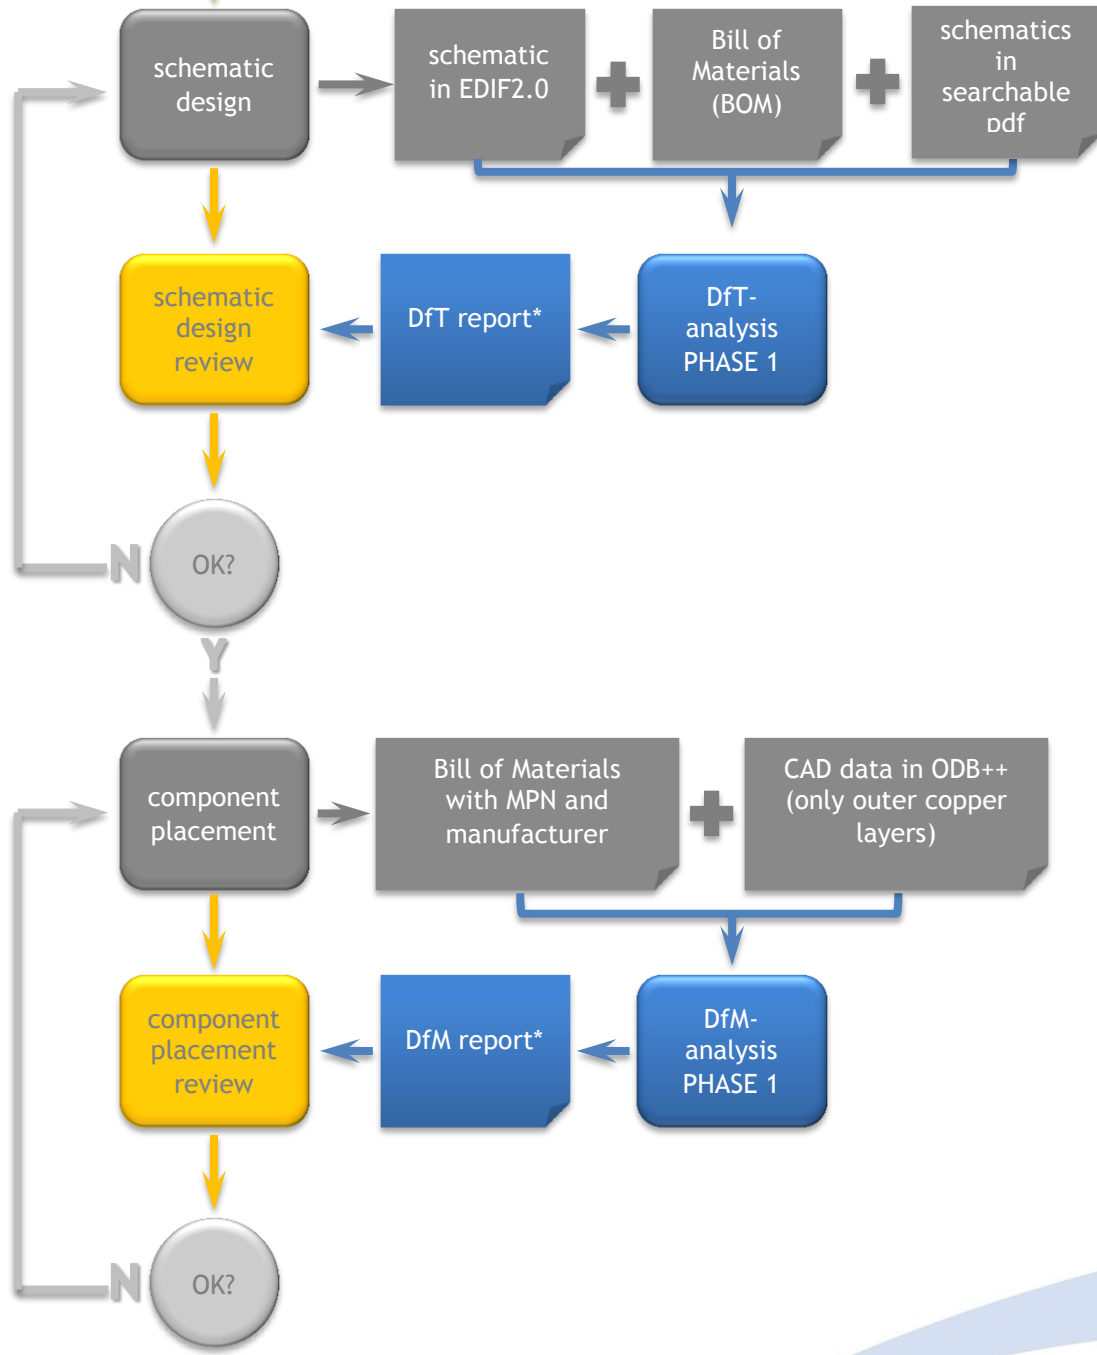

phase 0

phase 1

phase 2

* if planned in advance, tbp will deliver DfX reports - regarding only one design - within 72 hours delivery time